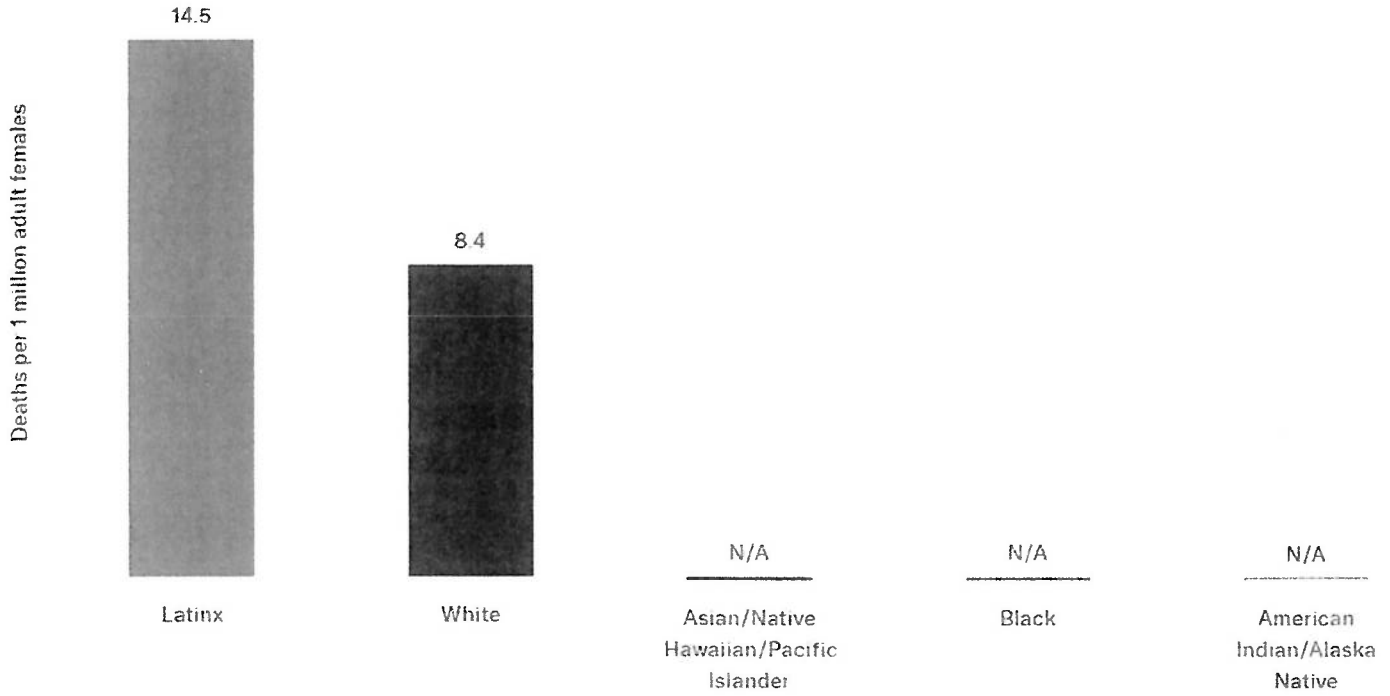

Intimate Partner Gun Homicide by Race/Ethnicity in Colorado

SOURCE: EVERYTOWN ANALYSIS OF CDC, NATIONAL VIOLENT DEATH REPORTING SYSTEM, 2020–2022.